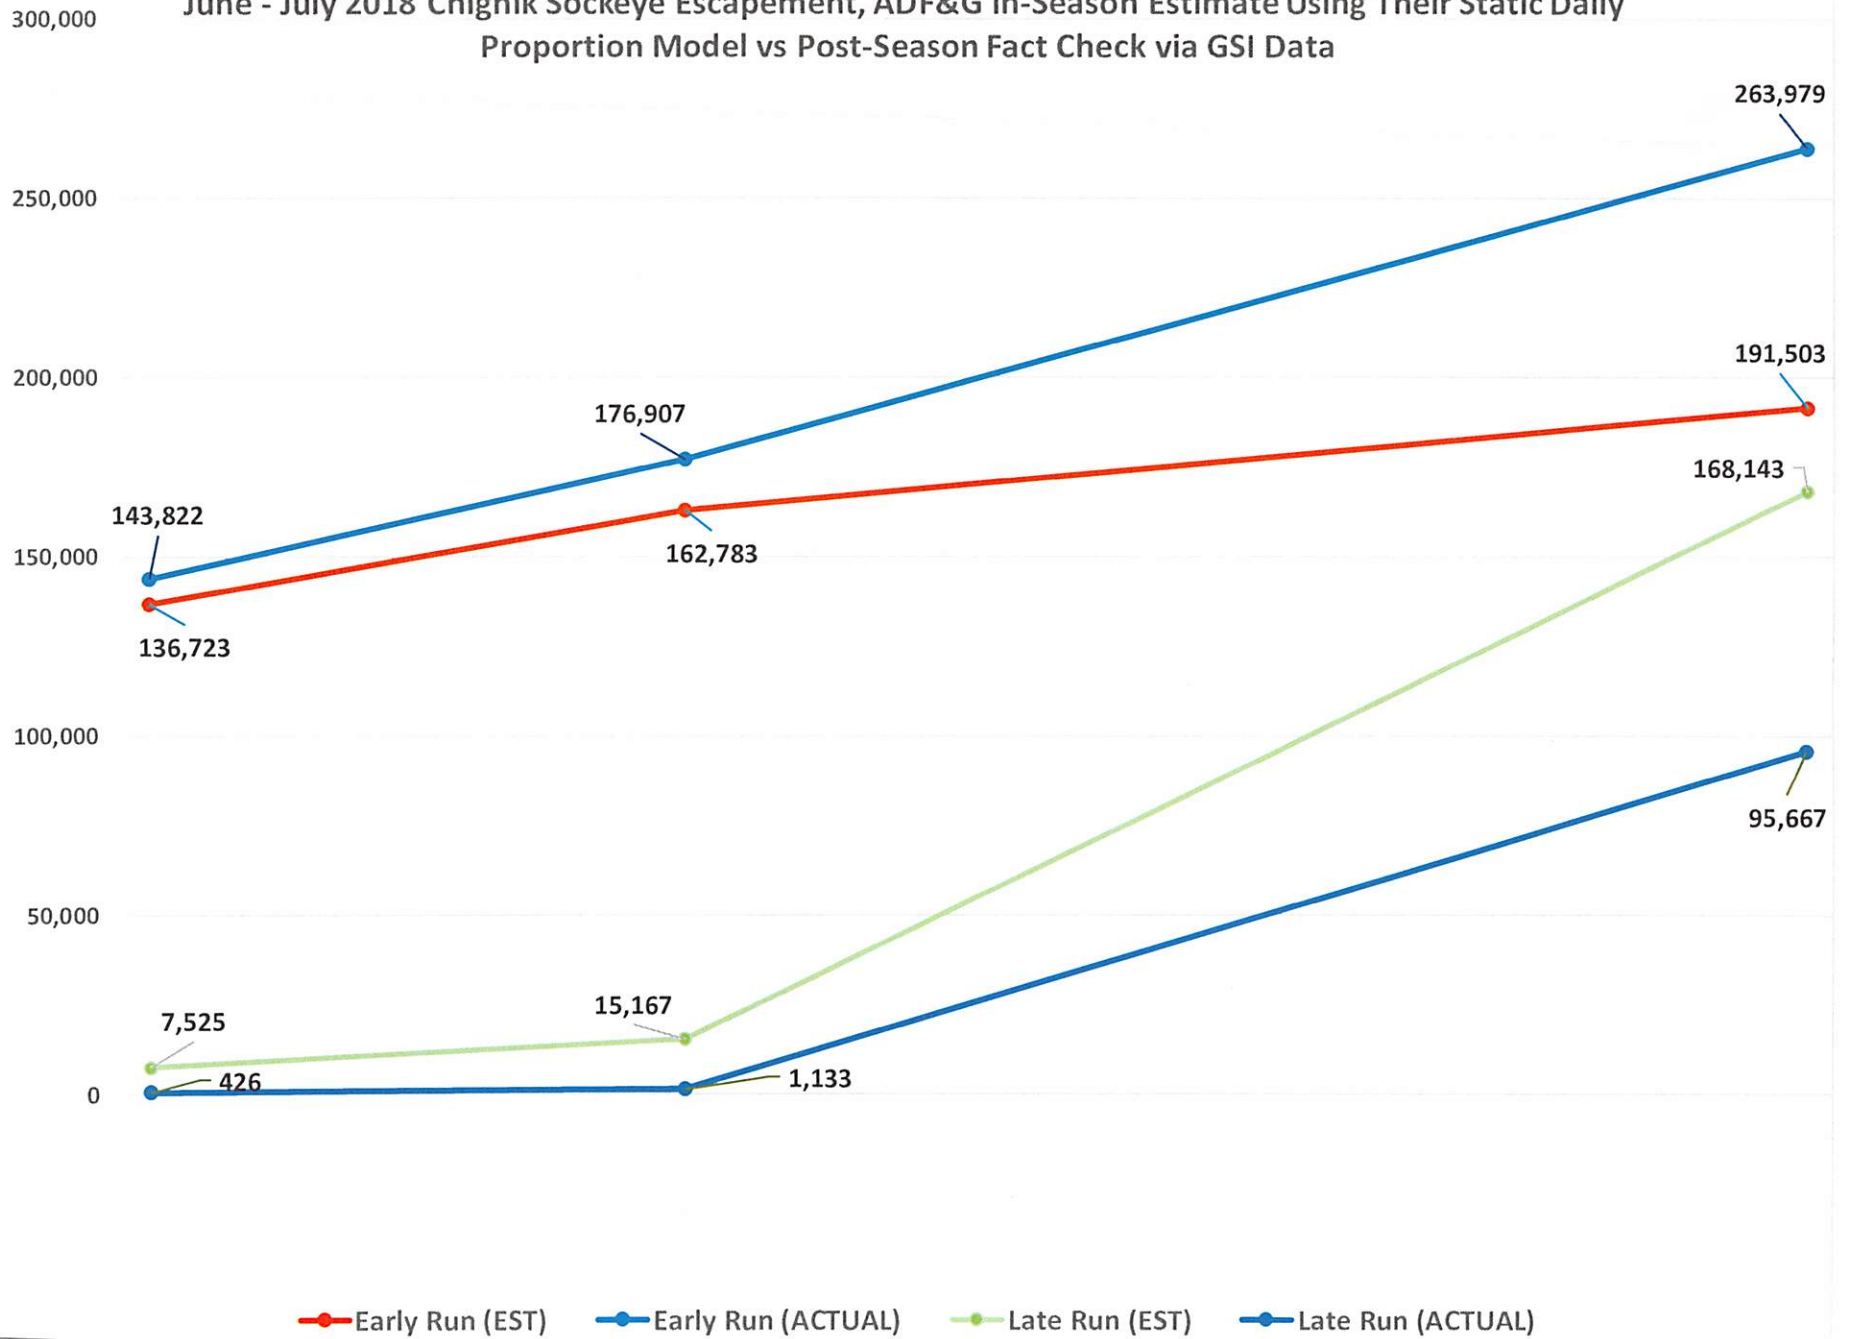

June - July 2018 Chignik Sockeye Escapement, ADF&G In-Season Estimate Using Their Static Daily Proportion Model vs Post-Season Fact Check via GSI Data

Source: Pgs. 24-25, 2018 Chignik Management Area Salmon AMR & 2018 In-season Daily Weir Counts Distributed Daily Via Email